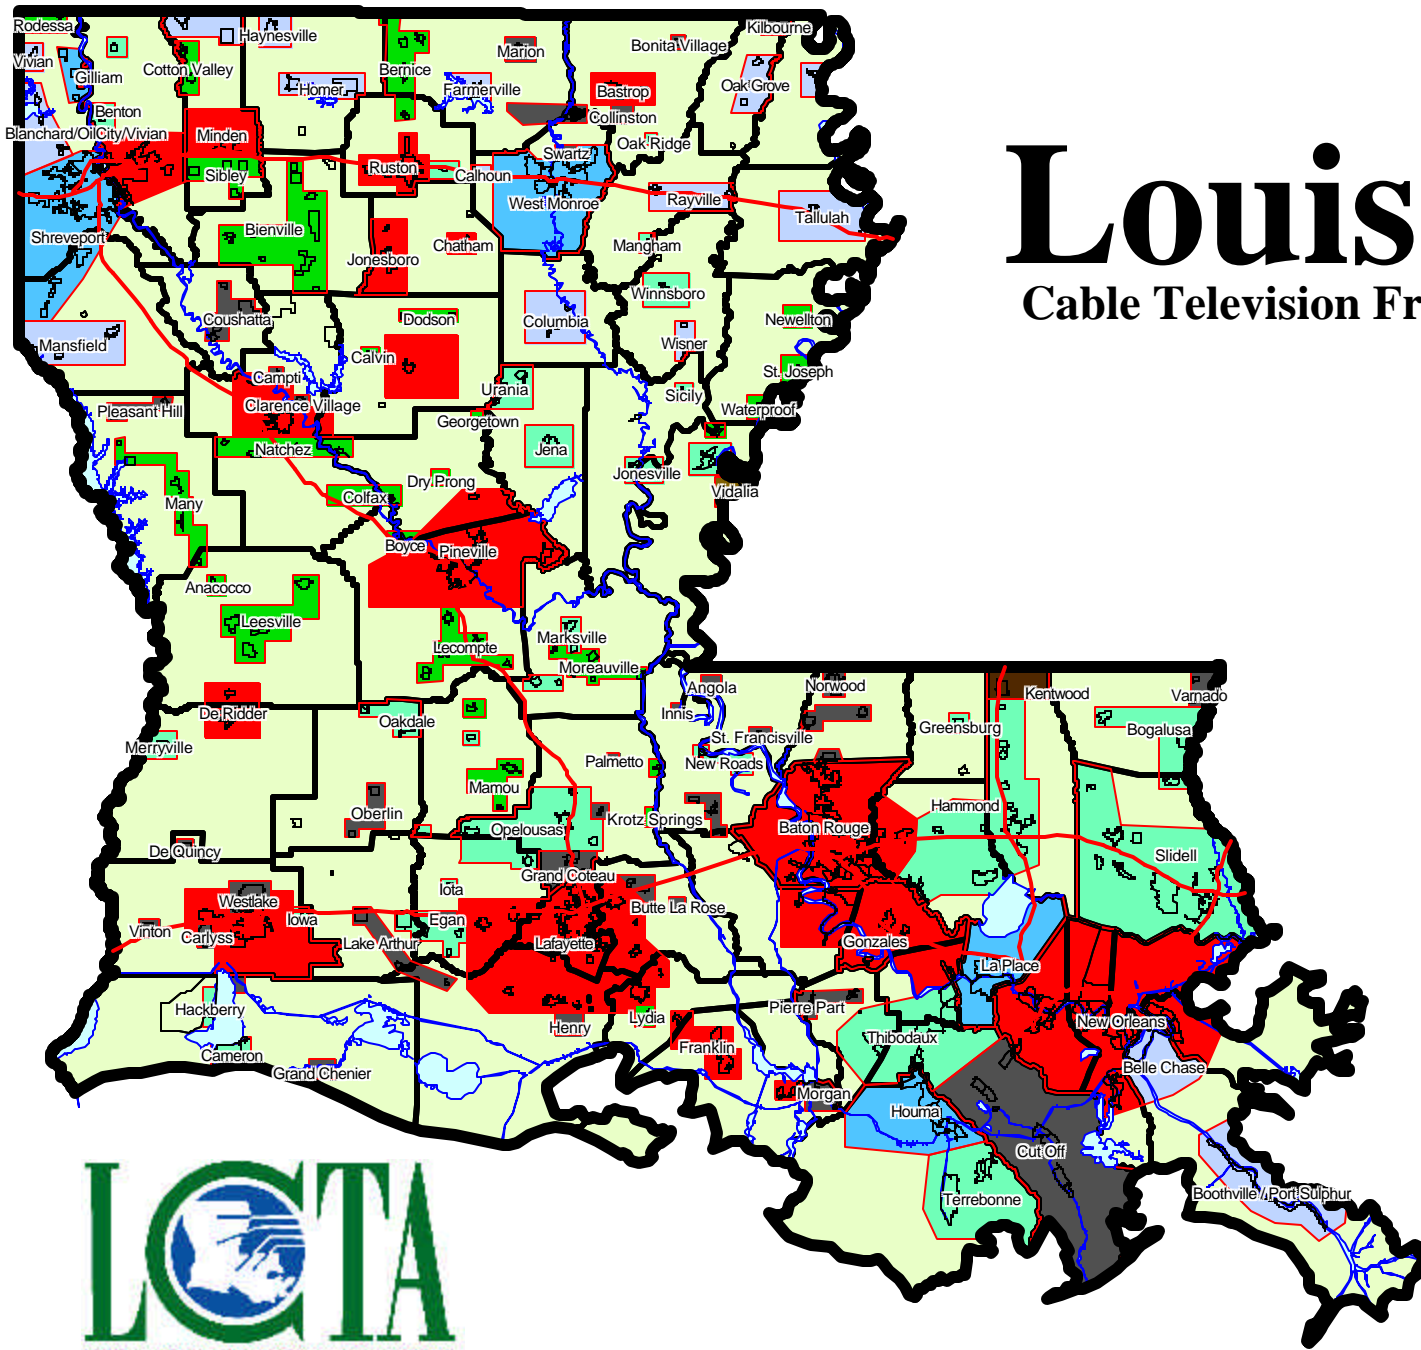

# Louisiana

## Cable Television Franchise Areas

### Legend

- Time Warner Cable
- Charter Communications
- Cox Communications
- CableOne
- Cebridge Connections
- Galaxy Telecom
- Cable Management Assoc.
- Other Cable Companies
- Non-Franchised Areas
- Lakes and Rivers
- Interstate Highways
- Parish Boundaries